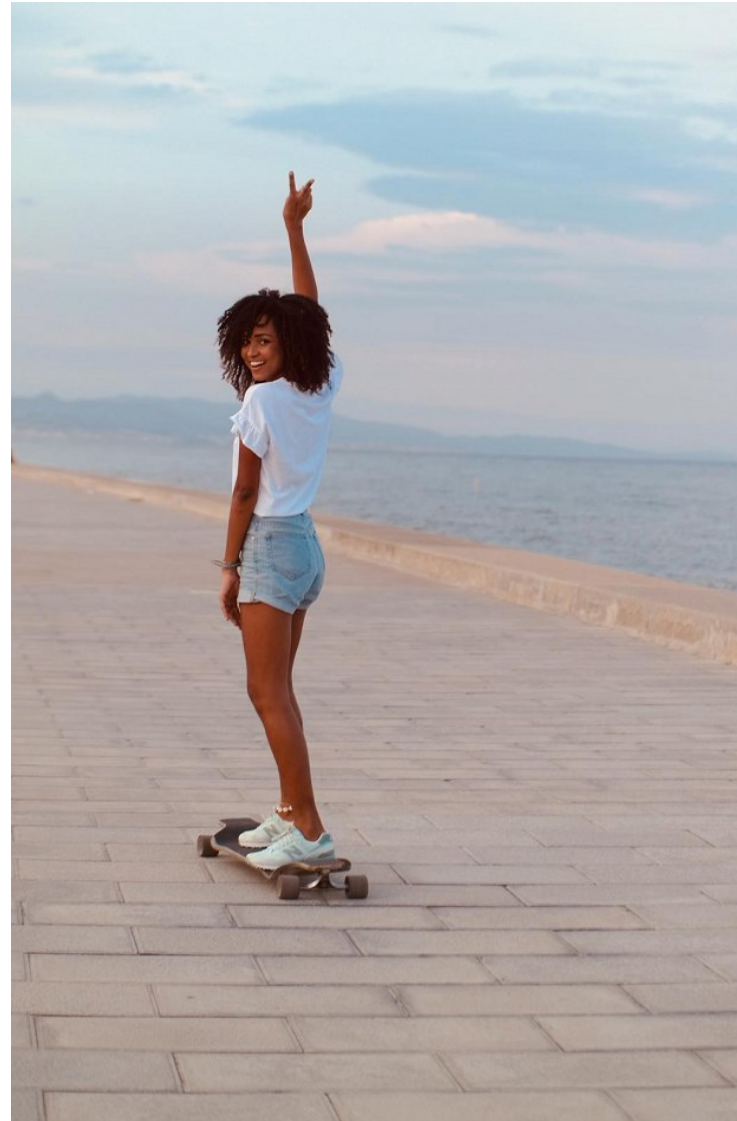

## JAYARA SANTANA

Height 5'8.5" Bust 35.5" D Waist 26.5" Hips 35.5" Dress 36 EU/8 UK Shoe 41 EU/7 UK Top M Bottom S Hair Dark Brown Eyes Brown