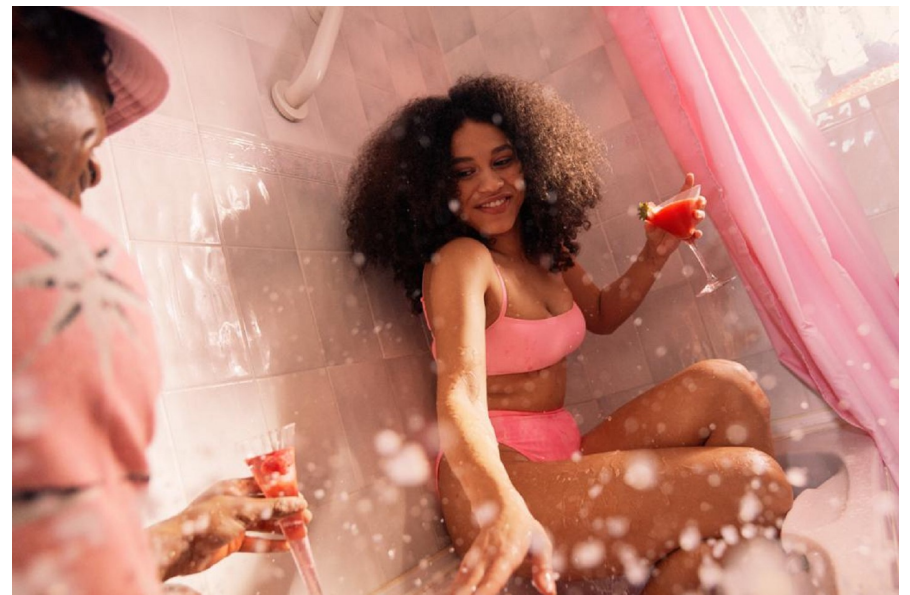

OLIVIA LEWIS

Height 5'5" Bust 36.5" Waist 29.5" Hips 39.5" Dress 36-38 EU/8-10 UK  
Shoe 39 EU/6 UK Top S Bottom S

**Ballers**  
MODELS

info@ballersmodels.com  
LONDON +447771691612 BARCELONA +34698906781