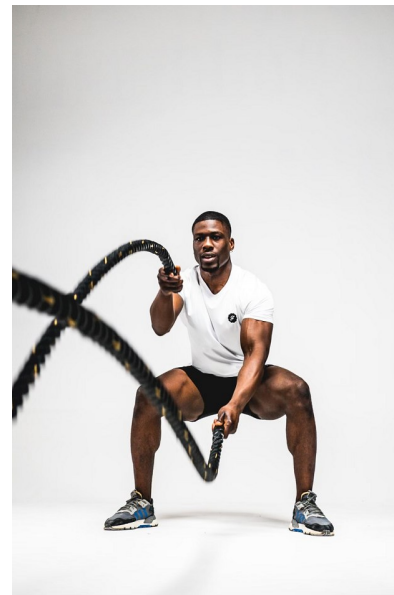

RILWAN ANIBABA

Height 5'10.5" Chest 15.5" Waist 32" Shoe 42.5 EU/8.5 UK Top L Bottom L
Hair Black Eyes Black

Ballers
MODELS

info@ballersmodels.com
LONDON +447771691612 BARCELONA +34698906781